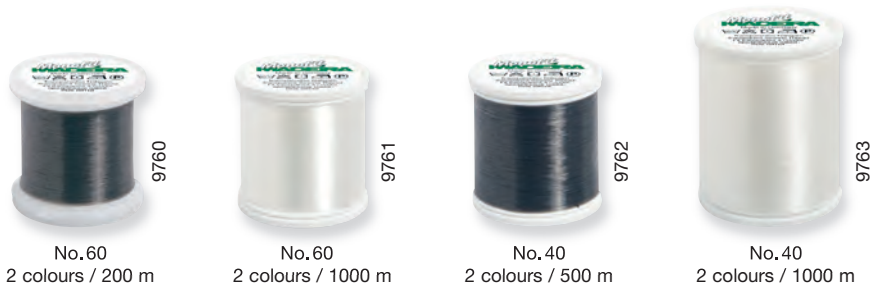

Transparent Sewing Thread

Article No.	Product Name	Colours	Spool Size	Pack of
MONOFIL 100% polyamide				
9760	No.60 transparent sewing thread	clear/smoke	200 m / 220 yds	5 spools
9761	No.60 transparent sewing thread	clear/smoke	1000 m / 1100 yds	5 spools
9762	No.40 transparent sewing thread	clear/smoke	500 m / 550 yds	5 spools
9763	No.40 transparent sewing thread	clear/smoke	1000 m / 1100 yds	5 spools