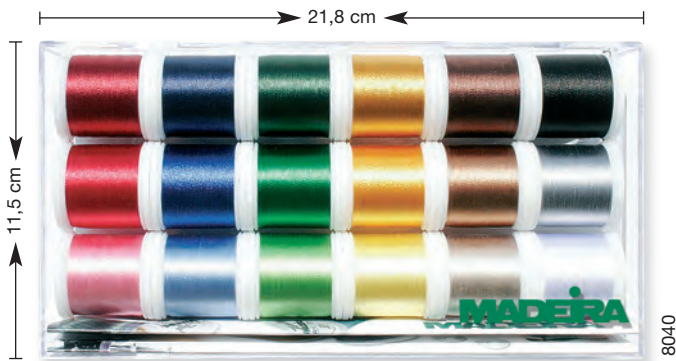

Thread Assortments

Article No.	Product Name	Content	Pack of
8040	18 Spools Clear Box RAYON 40	18 x 200 m / 220 yds	1
NEW 8089	18 Spools Clear Box FROSTED MATT 40	18 x 200 m / 220 yds	1
8045	18 Spools Clear Box POLYNEON 40	18 x 400 m / 440 yds	1
8046	18 Spools Clear Box POLYNEON 40 Multicolor	18 x 200 m / 220 yds	1
8020	18 Spools Clear Box METALLIC 40 Sparkling	18 x 200 m / 220 yds	1
8021	18 Spools Clear Box METALLIC 40 Smooth	18 x 200 m / 220 yds	1
8030	18 Spools Clear Box COTONA 30	18 x 200 m / 220 yds	1
8035	18 Spools Clear Box COTONA 50 Multicolor	18 x 200 m / 220 yds	1
8031	18 Spools Clear Box COTONA 80	18 x 200 m / 220 yds	1
8041	18 Spools Clear Box AEROFIL 120 All purpose sewing thread	18 x 200 m / 220 yds	1
NEW 8025	18 Spools Clear Box AEROFIL 120 Summer Collection	18 x 400 m / 440 yds	1

RAYON 40

The most famous machine embroidery thread made from 100% Rayon Viscose. Perfect for all embroidery designs.