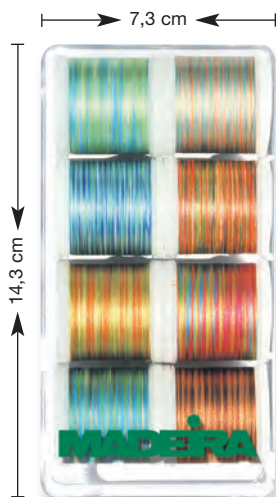

Thread Assortments

Article No.	Product Name	Content	Pack of
8015	8 Spools Gift Box POLYNEON 40 Multicolor	8 x 200 m / 220 yds	1
8018	8 Spools Gift Box POLYNEON 40 Neoncolor	8 x 400 m / 440 yds	1
NEW NEW 8004	8 Spools Gift Box FROSTED MATT 40	8 x 200 m / 220 yds	1
8009	8 Spools Gift Box METALLIC 40 Brillant	8 x 200 m / 220 yds	1
8012	8 Spools Gift Box METALLIC 40 Classic	8 x 200 m / 220 yds	1
8019	8 Spools Gift Box METALLIC 40 Smooth	8 x 200 m / 220 yds	1
8010	8 Spools Gift Box METALLIC 40 Opal	8 x 200 m / 220 yds	1
8011	8 Spools Gift Box METALLIC 40 Soft	8 x 200 m / 220 yds	1
8014	8 Spools Gift Box HEAVY METAL 30	8 x 200 m / 220 yds	1
8013	8 Spools Gift Box SPECTRA	8 x 100 m / 110 yds	1
8017	8 Spools Gift Box AEROFIL 120 All purpose sewing thread	8 x 400 m / 440 yds	1
NEW 8007	8 Spools Gift Box AEROFIL 120 All purpose sewing thread, Multicolor	8 x 400 m / 440 yds	1
8016	8 Spools Gift Box AEROFIL 35 Extra strong	8 x 100 m / 110 yds	1
NEW 8005	8 Spools Gift Box AEROFIL 35 Jeans	8 x 100 m / 110 yds	1

MULTICOLOR
Polyneon 40

8015

Multicoloured machine embroidery thread made from 100% polyester. Suitable for all embroidery machines.