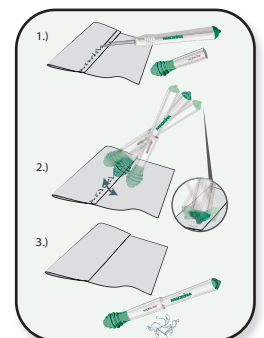

9471MP

9473

9474

9469

Seam Ripper seam-fix®

Specially formulated plastic material grabs and removes excess thread without marking or sticking to the fabric.

Colour Cards

Article No.	Product Name	Content	Colours
WFK 125	Thread Colour Card COTONA	No.30, No. 50, No.80	70 / 120 / 12
WFK 143	Thread Colour Card METALLIC	No.40, HEAVY METAL No.30	90 / 10
WFK 132	Thread Colour Card AEROFIL	No.120, No.35	180
WFK 105	Thread Colour Card NORA, LAMÉ, METALLIC	Crochet and Knitting Metallic No.50, No.120	18 / 16 6 / 18
WFK 140	Printed Colour Card RAYON	No.40	180
WFK 150	Printed Colour Card POLYNEON	No.40	180
WFK 155	Printed Colour Card FROSTED MATT	No.40	40
WFK 124	Printed Colour Card LANA	No.12	90
WFK 145	Printed Colour Card DECORA	No.12	40
WFK 109	Printed Colour Card GLAMOUR	No.12, No.20	24 / 16
WFK 107	Printed Colour Card GLAMOUR	No.8 Overlock thread	25
WFK 133	Printed Colour Card AEROSTITCH	No.40, No.60	152
WFK 123	Printed Colour Card MOULINÉ	Hand embroidery	379
WFK 121	Printed Colour Card SILK	Hand embroidery	108
WFK 122	Printed Colour Card DECORA	Hand embroidery	80
WFK 117	Printed Colour Card METALLIC	Hand embroidery No.4, 10, 12, 20, 25, SPECTRA	22 / 24 8 / 2 / 2 / 6