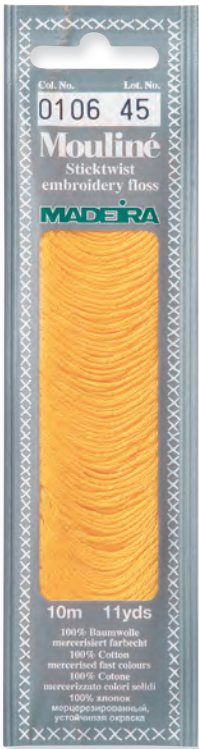

Mouline
379 colours / 10 m